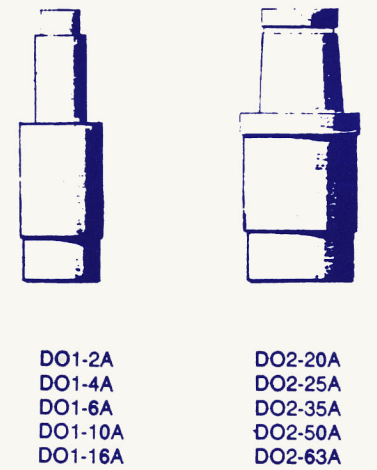

EUROPEAN FUSE WALL CHART

Actual Size

BRITISH FUSE LINKS

ITALIAN & FRENCH CARTRIDGE FUSES (gl)

MINIATURE GLASS FUSES

*Specify either FF (Super Fast Blo), F (Fast Blo), M (Medium Blo), T (Slo Blo), and current in MA (Milliamps) or A (Amps). Example: 5 x 20 - F2A.
*Panel Mount, PC Board, & Base Mount fuse holders available.

NEOZED FUSES (gl)

"NH" BLADE FUSES (gt, gl, gf) 6, 10, 16, 20, 25, 36, 50, 63, 80, 100, 125, 160A

FOREIGN FUSE MANUFACTURERS	MARKINGS	INTERNATIONAL RATINGS
BRUSH ELU FERRAZ FUJI GEC	<p>FAST BLO-FLINK (QUICK-RESPONSE) Lightning Bolt </p> <p>SLO-BLO TRAG (TIME-LAG) T, T, gl, gt, gf Snail </p> <p>Common names - Fuse plug, milk bottle, milk jug</p>	<p> Deutschland Finnland</p> <p> Osterreich Nederlands</p> <p> Belgien Schweiz</p> <p> Danemark Schweden</p> <p> Norwegen</p>