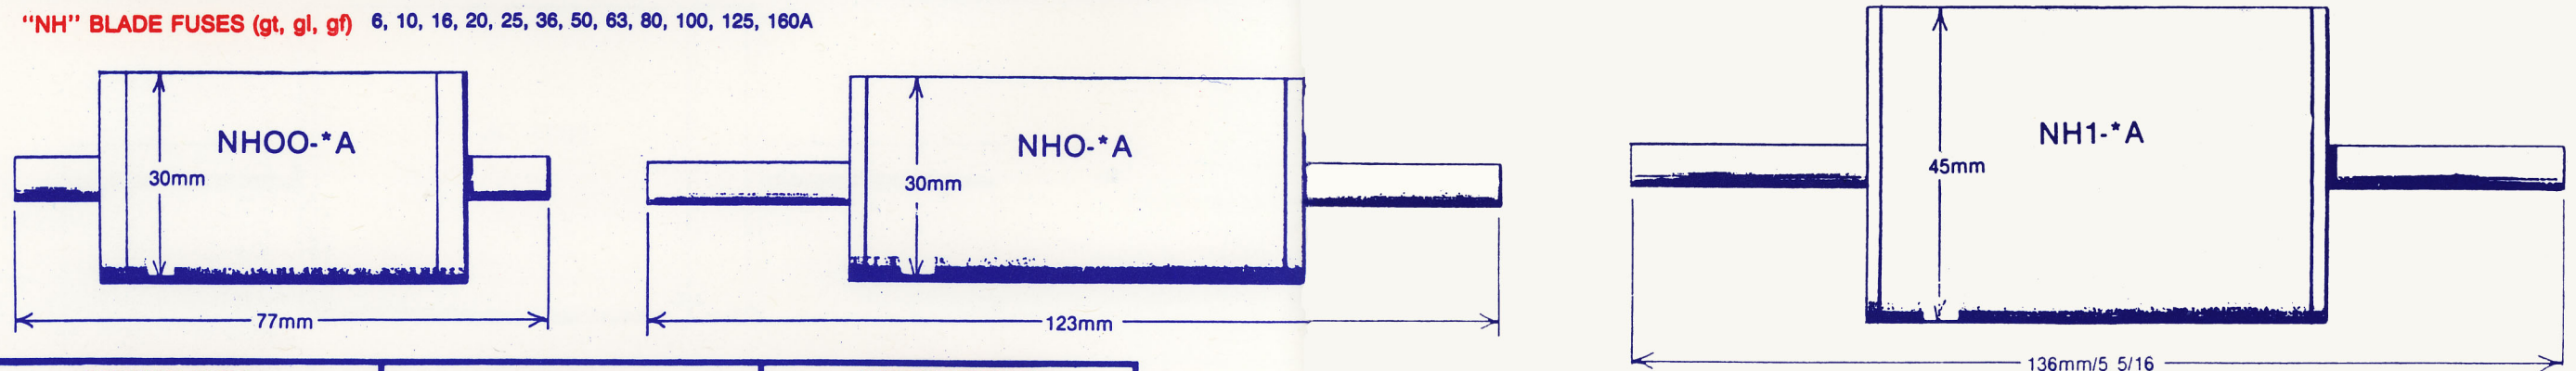

EUROPEAN FUSE WALL CHART

Actual Size

BRITISH FUSE LINKS

ITALIAN & FRENCH CARTRIDGE FUSES (gl)

MINIATURE GLASS FUSES

*Specify either FF (Super Fast Blo), F (Fast Blo), M (Medium Blo), T (Slo Blo), and current in MA (Milliamps) or A (Amps). Example: 5 x 20 - F2A.
*Panel Mount, PC Board, & Base Mount fuse holders available.

NEOZED FUSES (gl)

"NH" BLADE FUSES (gt, gl, gf) 6, 10, 16, 20, 25, 36, 50, 63, 80, 100, 125, 160A

FOREIGN FUSE MANUFACTURERS	MARKINGS	INTERNATIONAL RATINGS
BRUSH ELU FERRAZ FUJI GEC	<p>FAST BLO-FLINK (QUICK-RESPONSE) Lightning Bolt </p> <p>SLO-BLO TRAG (TIME-LAG) T, T, gl, gt, gf Snail </p> <p>Common names - Fuse plug, milk bottle, milk jug</p>	<p> Deutschland Finnland</p> <p> Osterreich Nederlands</p> <p> Belgien Schweiz</p> <p> Danemark Schweden</p> <p> Norwegen</p>