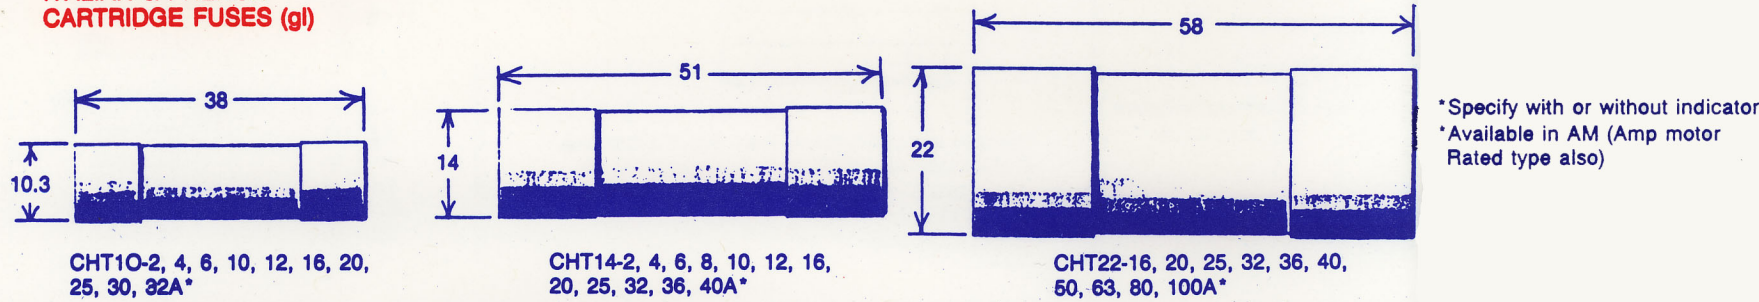

EUROPEAN FUSE WALL CHART

Actual Size

BRITISH FUSE LINKS

ITALIAN & FRENCH CARTRIDGE FUSES (gl)

MINIATURE GLASS FUSES

*Specify either FF (Super Fast Blo), F (Fast Blo), M (Medium Blo), T (Slo Blo), and current in MA (Milliamps) or A (Amps). Example: 5 x 20 - F2A.
*Panel Mount, PC Board, & Base Mount fuse holders available.