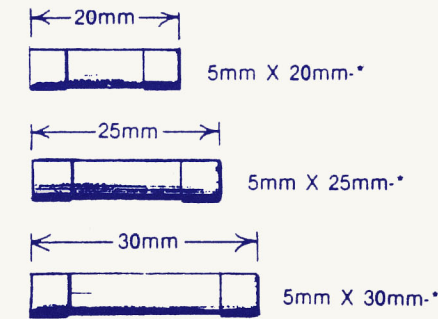

EUROPEAN FUSE WALL CHART

Actual Size

BRITISH FUSE LINKS

ITALIAN & FRENCH CARTRIDGE FUSES (gl)

MINIATURE GLASS FUSES

*Specify either FF (Super Fast Blo), F (Fast Blo), M (Medium Blo), T (Slo Blo), and current in MA (Milliamps) or A (Amps). Example: 5 x 20 - F2A.
*Panel Mount, PC Board, & Base Mount fuse holders available.

NEOZED FUSES (gl)

"NH" BLADE FUSES (gt, gl, gf) 6, 10, 16, 20, 25, 36, 50, 63, 80, 100, 125, 160A

FOREIGN FUSE MANUFACTURERS	MARKINGS	INTERNATIONAL RATINGS
BRUSH ELU FERRAZ FUJI GEC	<p>FAST BLO-FLINK (QUICK-RESPONSE) Lightning Bolt </p> <p>SLO-BLO TRAG (TIME-LAG) T, T, gl, gt, gf Snail </p> <p>Common names - Fuse plug, milk bottle, milk jug</p>	<p> Deutschland Finnland</p> <p> Osterreich Nederlands</p> <p> Belgien Schweiz</p> <p> Danemark Schweden</p> <p> Norwegen</p>