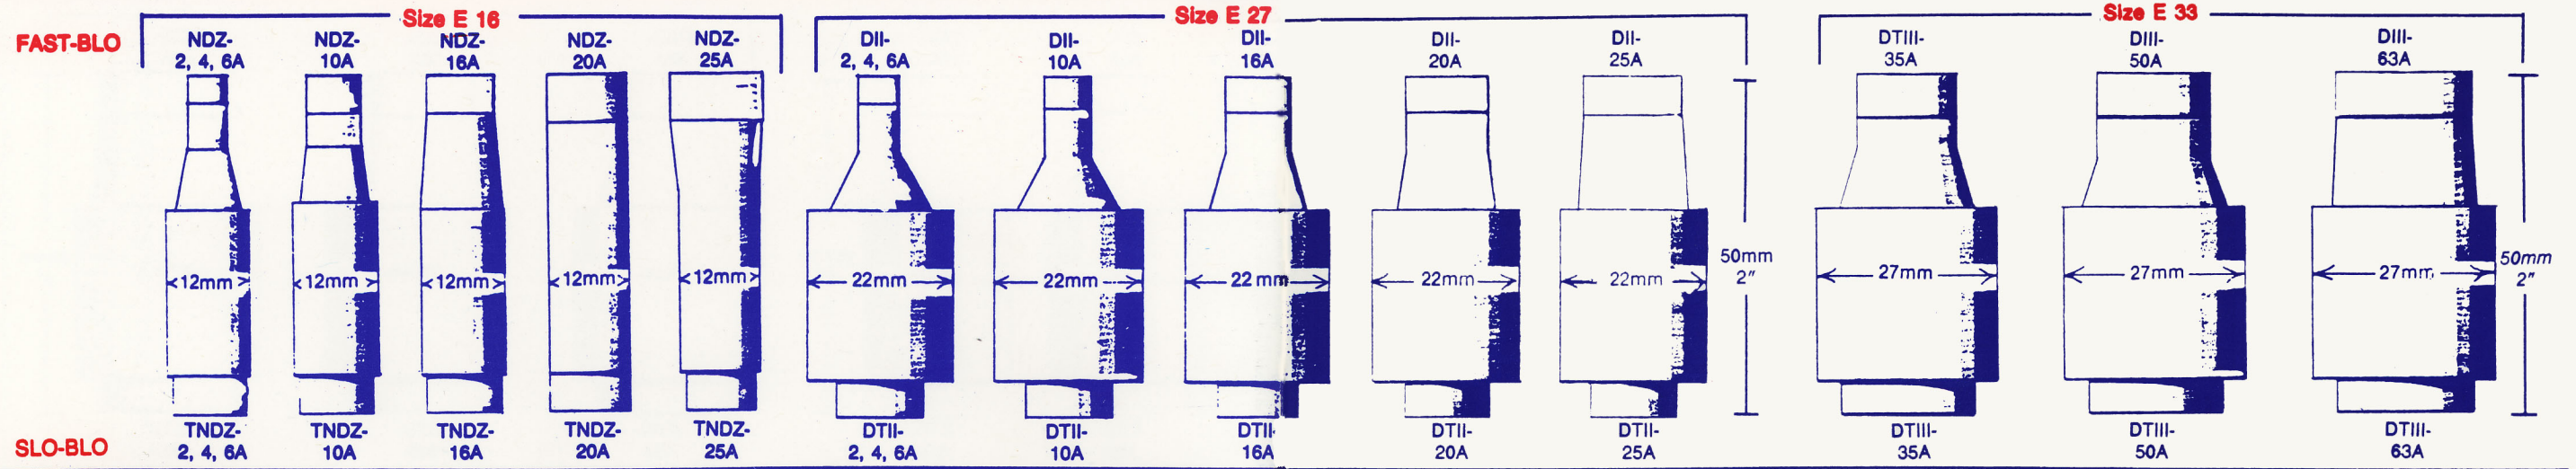

EUROPEAN FUSE WALL CHART

Actual Size

BRITISH FUSE LINKS

ITALIAN & FRENCH CARTRIDGE FUSES (gl)

MINIATURE GLASS FUSES

*Specify either FF (Super Fast Blo), F (Fast Blo), M (Medium Blo), T (Slo Blo), and current in MA (Milliamps) or A (Amps). Example: 5 x 20 - F2A.
*Panel Mount, PC Board, & Base Mount fuse holders available.

NEOZED FUSES (gl)

"NH" BLADE FUSES (gt, gl, gf) 6, 10, 16, 20, 25, 36, 50, 63, 80, 100, 125, 160A

FOREIGN FUSE MANUFACTURERS	MARKINGS	INTERNATIONAL RATINGS
BRUSH ELU FERRAZ FUJI GEC	<p>FAST BLO-FLINK (QUICK-RESPONSE) Lightning Bolt </p> <p>SLO-BLO TRAG (TIME-LAG) T, T, gl, gt, gf Snail </p> <p>Common names - Fuse plug, milk bottle, milk jug</p>	<p> Deutschland Finnland</p> <p> Osterreich Nederlands</p> <p> Belgien Schweiz</p> <p> Danemark Schweden</p> <p> Norwegen</p>